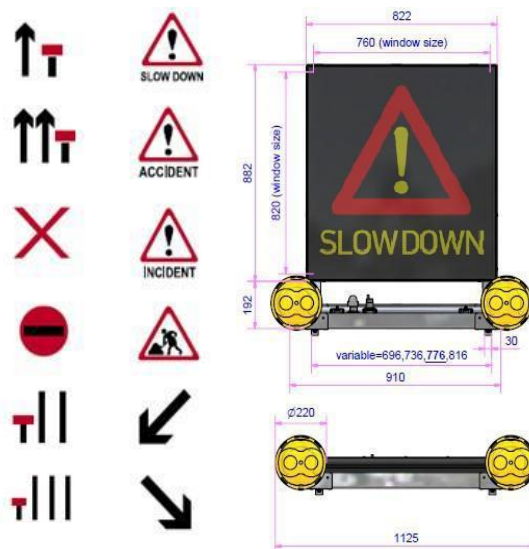

WeNiPol

Specification:

Housing – Aluminium.

Weight – Approx. 50kg.

Size of sign (mm) – 600.

Upper LED area – 700 x 600.

Lower LED area – 700 x 100.

Light source – 15° LED.

LED raster – 15mm.

LED/m² – 4.444.

Light intensity (CD/m²)

Red – 14,000.

White – 18,299.

Amber – 12,700.

Voltage – 12/24v.

Power consumption with 100% brightness (depending on text and symbol) – 2-3.6 A.